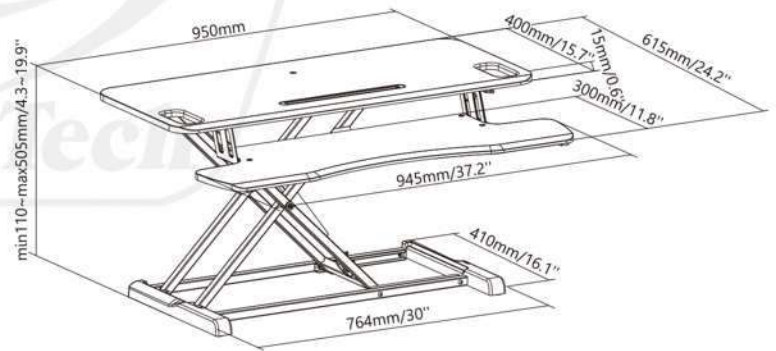

SHS28-02N

Sit-stand Desktop Workstation

A Sleek design combined with strong holding power

DESKTOP RATED
Weight Capacity
15kg/33lbs

KEYBOARD TRAY RATED
Weight Capacity
2kg/4.4lbs

Height-adjustable

Gas Spring

Smooth Gas Spring Height Adjustment accommodates most users.

Easy Squeeze Handle adjusts the height in a snap.

Extra Storage Slot for phone, tablet and other accessories.